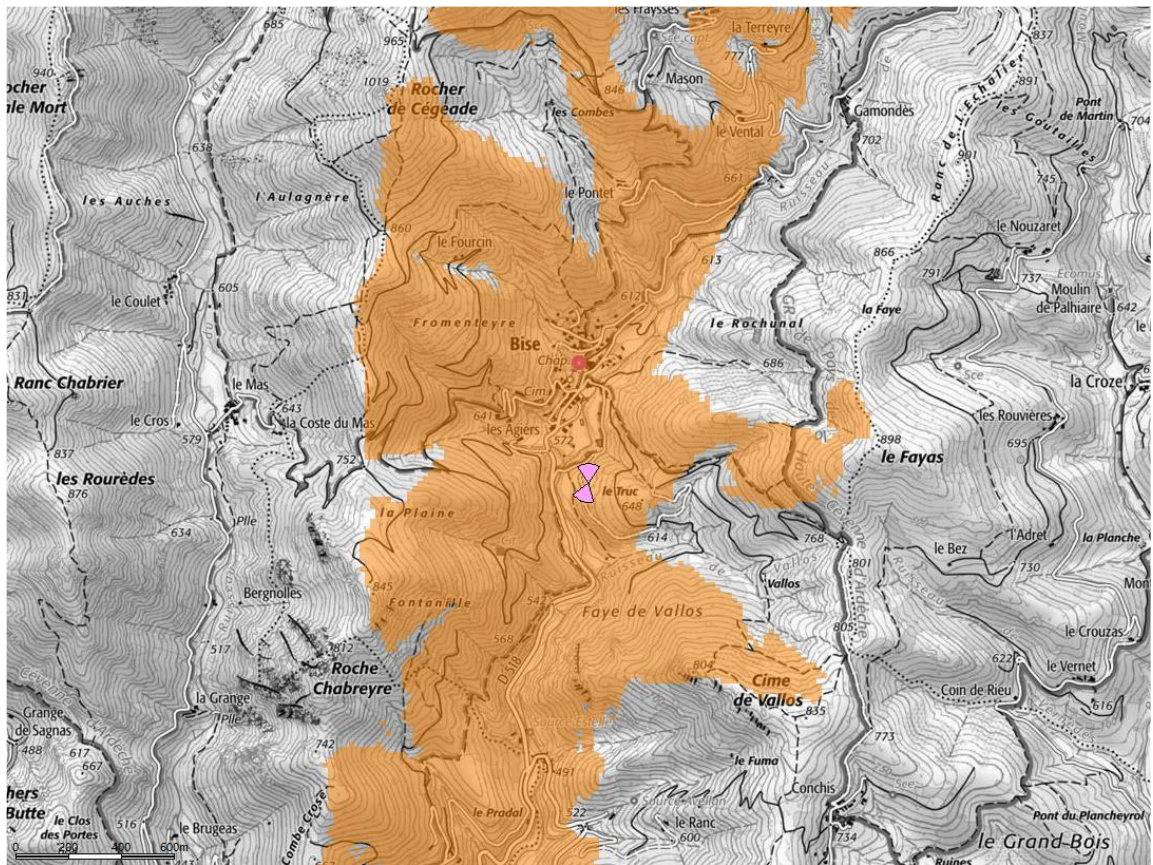

ZPG07214

Dpt.07

Couverture 4G projetée

HBA = 9 m

POI
Outdoor